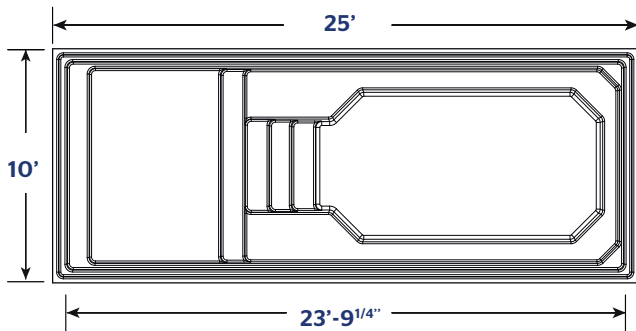

AQUARINO

1025 | 10 X 25 BEACH

**INCLUDED:
SKIMMER | RETURN | DRAIN**

AVAILABLE COLORS

STANDARD

OPTIONAL COLORS

WEIGHT EMPTY POOL	1394 POUNDS 632 KGS
INTERIOR VOLUME	438,02 CUBIC FEET
WATER VOLUME	12 403 LITERS 3277 GALLONS