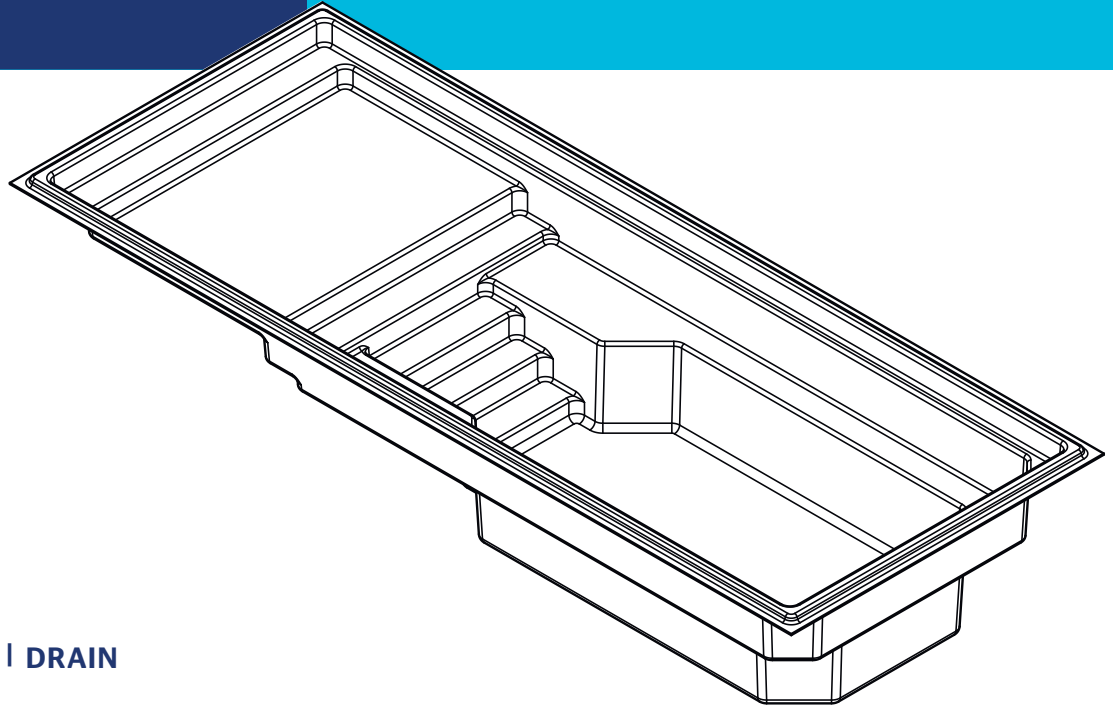

AQUARINO

1025 | 10 X 25 BEACH

**INCLUDED:
SKIMMER | RETURN | DRAIN**

AVAILABLE COLORS

STANDARD

OPTIONAL COLORS

WEIGHT EMPTY POOL	1394 POUNDS 632 KGS
INTERIOR VOLUME	438,02 CUBIC FEET
WATER VOLUME	12 403 LITERS 3277 GALLONS