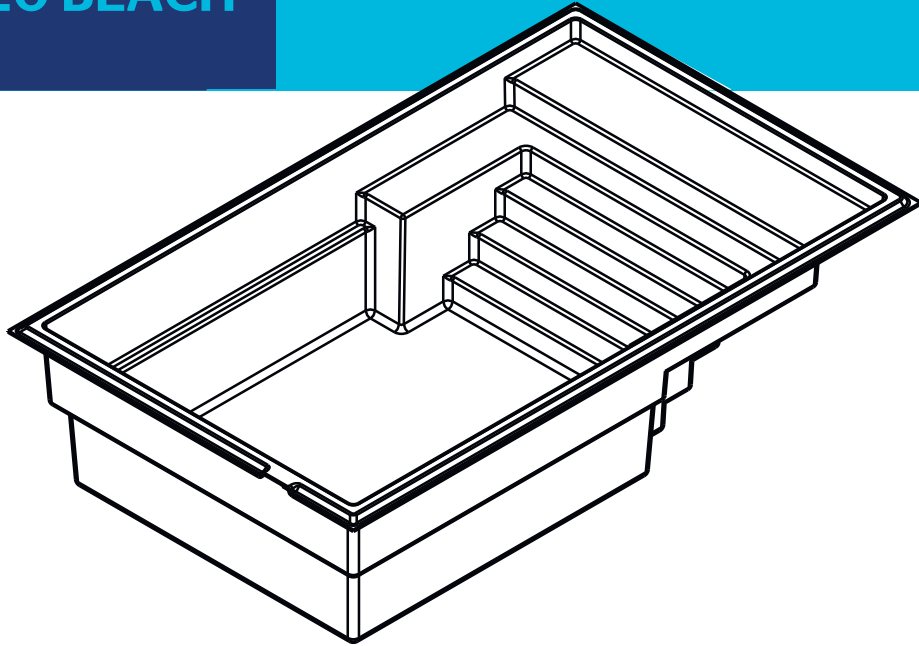

AQUARINO

1220 | 12 X 20 BEACH

INCLUDED:
SKIMMER | RETURN | DRAIN
DRAIN

AVAILABLE COLORS

STANDARD

OPTIONAL COLORS

WEIGHT EMPTY POOL	1500 POUNDS 680 KGS
INTERIOR VOLUME	780 CUBIC FEET
WATER VOLUME	22 133 LITERS 5846 GALLONS