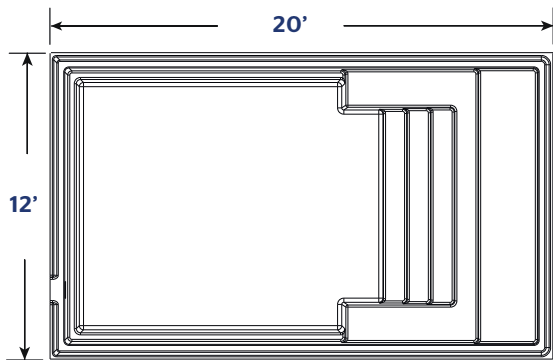

AQUARINO

1220 | 12 X 20 BEACH

INCLUDED:
SKIMMER | RETURN | DRAIN
DRAIN

AVAILABLE COLORS

STANDARD

OPTIONAL COLORS

WEIGHT EMPTY POOL	1500 POUNDS 680 KGS
INTERIOR VOLUME	780 CUBIC FEET
WATER VOLUME	22 133 LITERS 5846 GALLONS