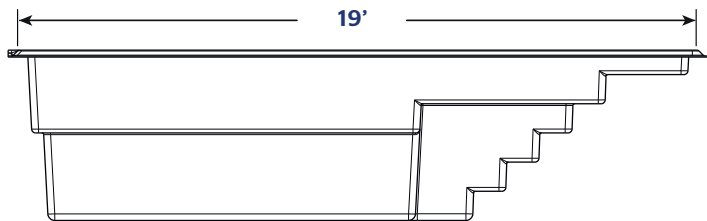

AQUARINO

1220 | 12 X 20 BEACH

INCLUDED:
SKIMMER | RETURN | DRAIN
DRAIN

AVAILABLE COLORS

STANDARD

OPTIONAL COLORS

WEIGHT EMPTY POOL	1500 POUNDS 680 KGS
INTERIOR VOLUME	780 CUBIC FEET
WATER VOLUME	22 133 LITERS 5846 GALLONS