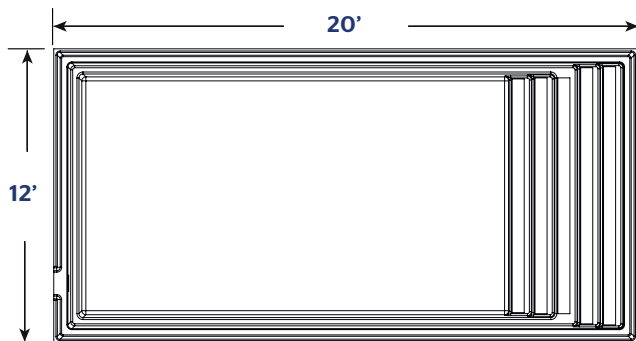

AQUARINO

1220 | 12 X 20

INCLUDED:
SKIMMER | RETURN | DRAIN

AVAILABLE COLORS

STANDARD

OPTIONAL COLORS

WEIGHT EMPTY POOL	1500 POUNDS 680 KGS
INTERIOR VOLUME	780 CUBIC FEET
WATER VOLUME	22 133 LITERS 5846 GALLONS