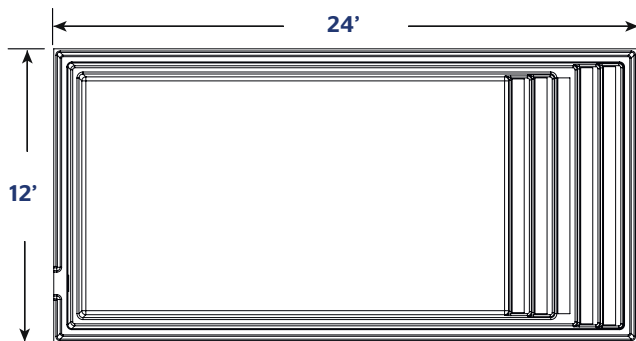

## 1224 | 12 X 24

**INCLUDED:**  
SKIMMER | RETURN | DRAIN

AVAILABLE COLORS

STANDARD

OPTIONAL COLORS

WEIGHT EMPTY POOL	1800 POUNDS   816 KGS
INTERIOR VOLUME	938 CUBIC FEET
WATER VOLUME	26,560 LITERS   7,016 GALLONS