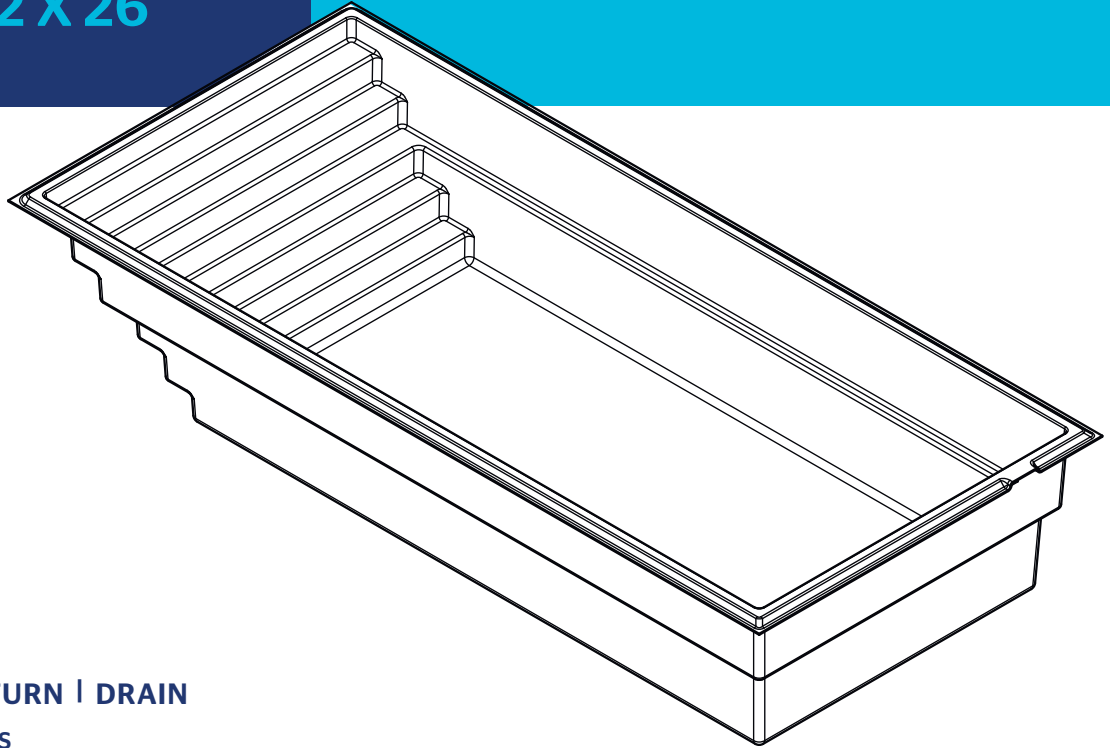

AQUARINO

1226 | 12 X 26

INCLUDED:
SKIMMER | RETURN | DRAIN

AVAILABLE COLORS

STANDARD

OPTIONAL COLORS

WEIGHT EMPTY POOL	1965 POUNDS 891.3 KGS
INTERIOR VOLUME	1050.86 CUBIC FEET
WATER VOLUME	29 757 LITERS 7,861 GALLONS