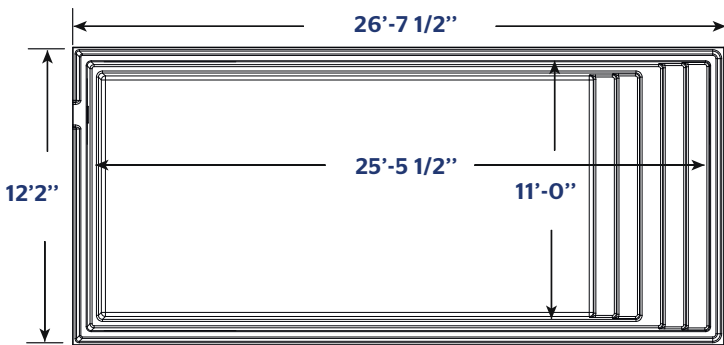

AQUARINO

1226 | 12 X 26

INCLUDED:
SKIMMER | RETURN | DRAIN

AVAILABLE COLORS

STANDARD

OPTIONAL COLORS

WEIGHT EMPTY POOL	1965 POUNDS 891.3 KGS
INTERIOR VOLUME	1050.86 CUBIC FEET
WATER VOLUME	29 757 LITERS 7,861 GALLONS