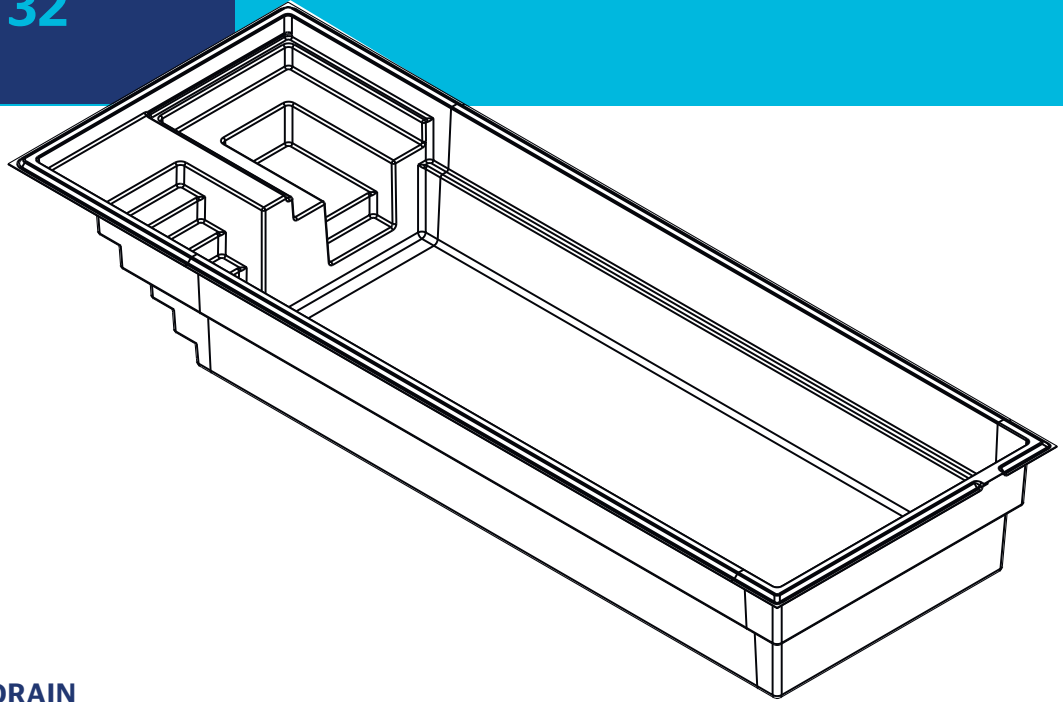

AQUARINO

1232 | 12 X 32

INCLUDED:
SKIMMER | RETURN | DRAIN

AVAILABLE COLORS

STANDARD

OPTIONAL COLORS

WEIGHT EMPTY POOL	2516 POUNDS 1141 KGS
INTERIOR VOLUME	1299 CUBIC FEET
WATER VOLUME	36 797 LITERS 9721 GALLONS