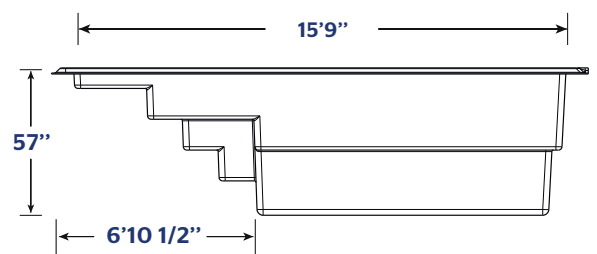

## 816 - BEACH | 8 X 16

**INCLUDED:**  
**SKIMMER | RETURN | DRAIN**

**AVAILABLE COLORS**

STANDARD

OPTIONAL COLORS

WEIGHT EMPTY POOL	1032 POUNDS   468 KGS
INTERIOR VOLUME	358.86 CUBIC FEET
WATER VOLUME	10 162 LITERS   2684 GALLONS