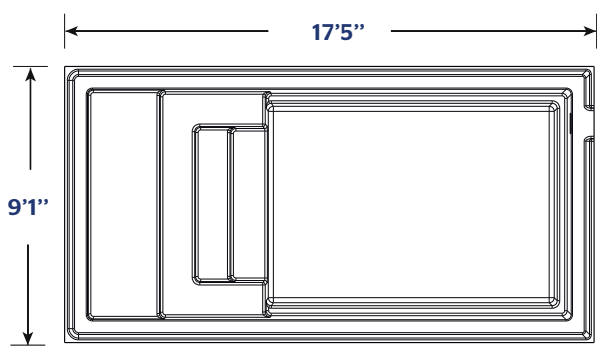

## 816 - BEACH | 8 X 16

**INCLUDED:**  
**SKIMMER | RETURN | DRAIN**

**AVAILABLE COLORS**

STANDARD

OPTIONAL COLORS

WEIGHT EMPTY POOL	1032 POUNDS   468 KGS
INTERIOR VOLUME	358.86 CUBIC FEET
WATER VOLUME	10 162 LITERS   2684 GALLONS