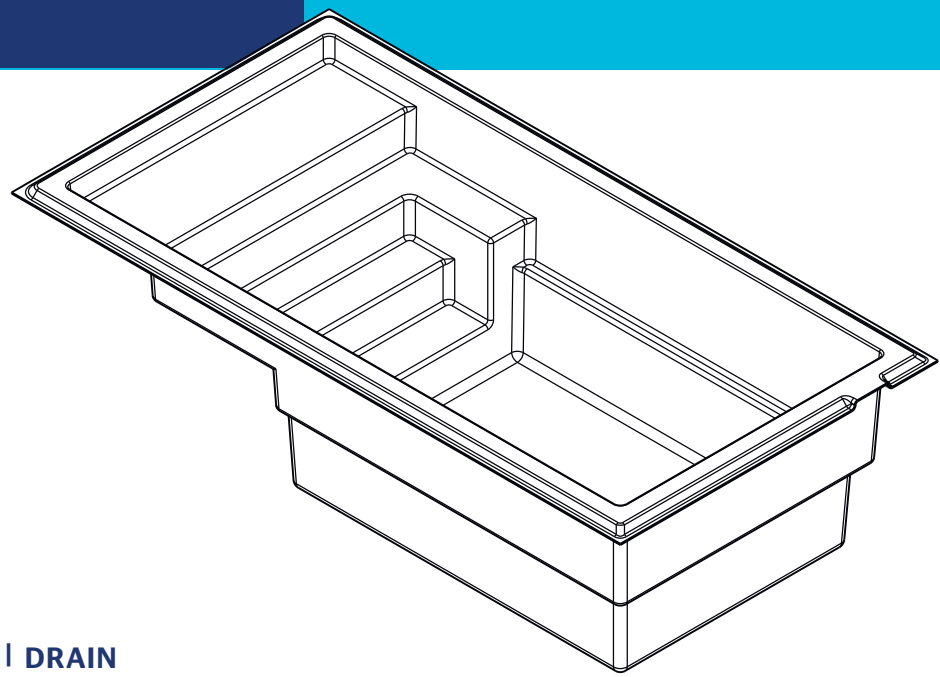

# AQUARINO

## 816 - BEACH | 8 X 16

**INCLUDED:**  
**SKIMMER | RETURN | DRAIN**

**AVAILABLE COLORS**

STANDARD

OPTIONAL COLORS

WEIGHT EMPTY POOL	1032 POUNDS   468 KGS
INTERIOR VOLUME	358.86 CUBIC FEET
WATER VOLUME	10 162 LITERS   2684 GALLONS