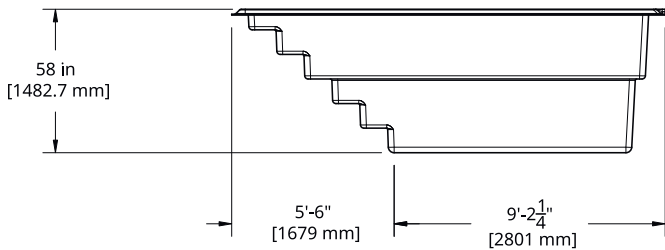

AQUARINO

814 | 8 X 14

INCLUDED:
SKIMMER | RETURN | DRAIN

AVAILABLE COLORS

STANDARD

OPTIONAL COLORS

WEIGHT EMPTY POOL	953 POUNDS 432 KGS
INTERIOR VOLUME	361 CUBIC FEET
WATER VOLUME	10,223 LITERS 2701 GALLONS