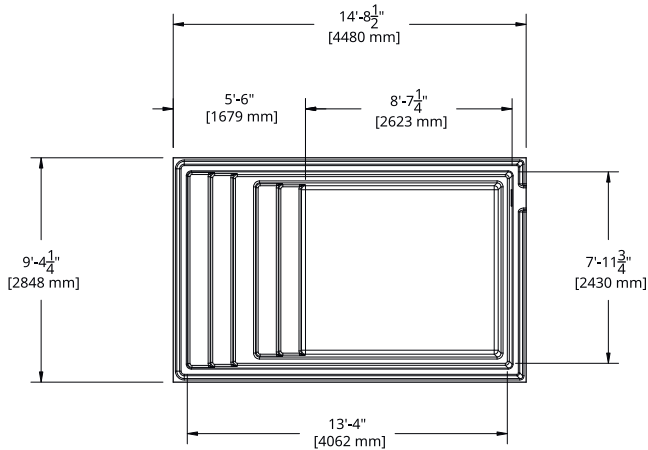

AQUARINO

814 | 8 X 14

INCLUDED:
SKIMMER | RETURN | DRAIN

AVAILABLE COLORS

STANDARD

OPTIONAL COLORS

WEIGHT EMPTY POOL	953 POUNDS 432 KGS
INTERIOR VOLUME	361 CUBIC FEET
WATER VOLUME	10,223 LITERS 2701 GALLONS