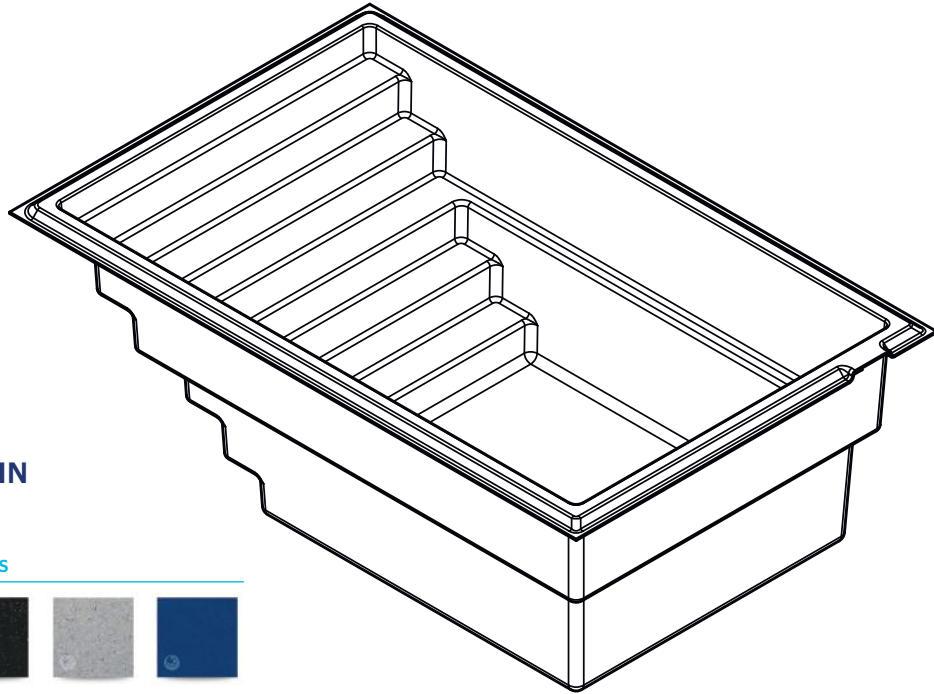

AQUARINO

814 | 8 X 14

INCLUDED:
SKIMMER | RETURN | DRAIN

AVAILABLE COLORS

STANDARD

OPTIONAL COLORS

WEIGHT EMPTY POOL	953 POUNDS 432 KGS
INTERIOR VOLUME	361 CUBIC FEET
WATER VOLUME	10,223 LITERS 2701 GALLONS